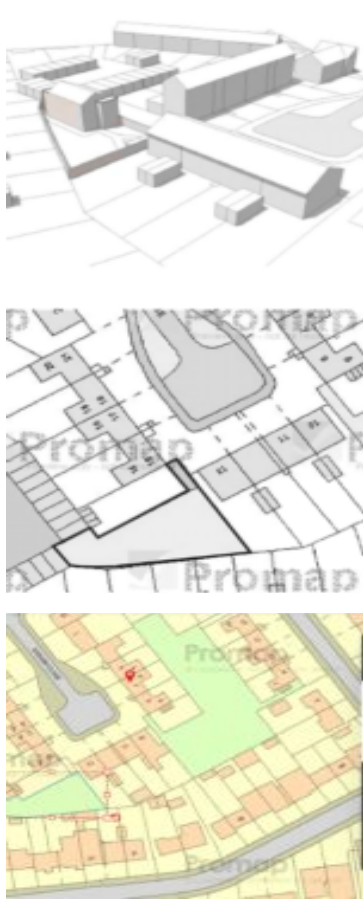

LAND AUCTION OPPORTUNITY STANWELL STAINES-UPON-THAMES

<https://palaceauctions.com>

Ensign Cl, Stanwell, Staines TW19 7RF, UK

This is a rare chance to acquire a prime parcel of land in Stanwell, Staines-Upon-Thames, with significant planning potential and excellent transport links. Ideal for investors, developers, and self-builders seeking value and future growth. Introduction: Land Auction Opportunity Stanwell Welcome to a unique land auction opportunity in Stanwell, Staines-Upon-Thames, Middlesex TW19 7RF. This 334 square [...]

- land and development
- Land and development
- for sale by auction
- 334 m²

Category

Apartments: no

Off market property: no

House: no

Investment property: YES

Commercial property: no

Other Real estate: YES