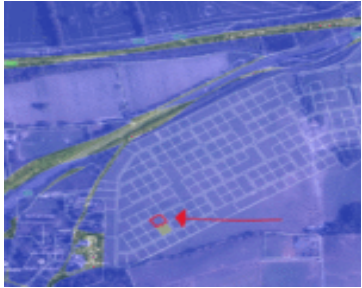

# PLOT 231, DOWN LANE, COMPTON, GUILDFORD, GU3 1DQ

<https://palaceauctions.com>

Down Lane,  
Guildford GU3 1DQ,  
UK

Plot 231, Down Lane, Compton, Guildford, GU3 1DQ Auction Guide Price £4,000 plus A fantastic opportunity to invest in this freehold land, available for sale by auction with terms and conditions applying. Offers are being considered prior to the auction, so don't miss out on this prime investment opportunity. Located in the much sought-after area [...]

- amenity land, land
- amenity land, Land
- for sale by auction
- 10893 m<sup>2</sup>

---

## Amenities & Features

**Features:** Agricultural, Amenity, catering to the diverse needs of UK-based buyers and investors, Development Potential The land presents a significant development potential, Investment Potential With the potential for residential or commercial development, making it an attractive investment opportunity for UK-based buyers and investors, offers a prime location within easy reach of amenities, providing an opportunity for investors to capitalize on the rising land values and the demand for residential and commercial properties in the area, providing clarity on the legal aspects and potential usage of the land, Proximity to Guildford The location's proximity to Guildford Town Centre and other key areas such as Aldershot, Size and Shape The square-shaped plot measures approximately 1, the plot offers an investment opportunity for buyers looking to diversify their portfolio or capitalize on the rising property values in the area