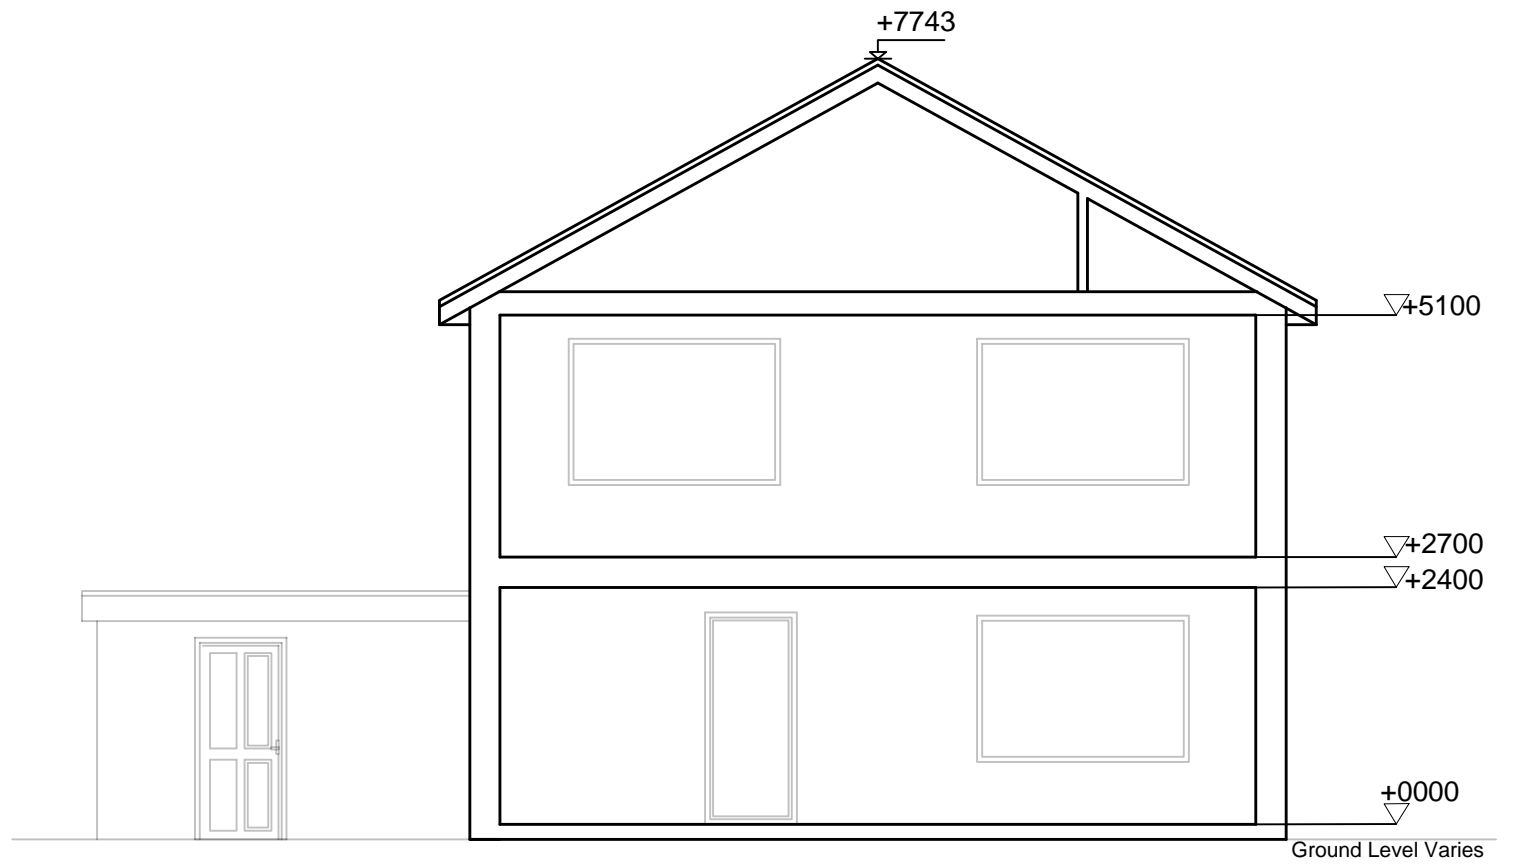

EXISTING SECTION A-A

PROPOSED SECTION A-A

			Project	Drawing Name	<b>Suburban Studios</b> <small>www.suburbanstudios.co.uk</small> COOMBE FARM, CR0 5HL 020-8654-2310 info@suburbanstudios.co.uk	Job No	090903	Date	AUGUST 2025
			289 Longheath Gardens	EXISTING AND PROPOSED SECTION		Drawing Number	004	Rev	--
			Croydon			Scale	1:75@A3		
			CR0 7TZ			Drawn:		Checked:	
Revision	Description	Date							