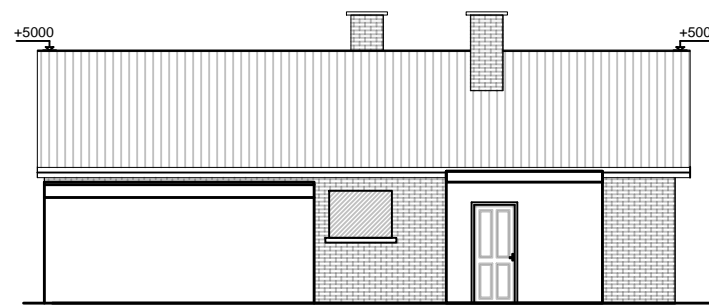

GROUND FLOOR PLAN

ROOF PLAN

FRONT ELEVATION

REAR ELEVATION

SIDE ELEVATION

SIDE ELEVATION

Revision	Description	Date

Project
 289 Longheath Gardens
 Croydon
 CR0 7TZ

Drawing Name
 EXISTING PLANS AND ELEVATIONS

Suburban Studios
 www.suburbanstudios.co.uk
 COOMBE FARM,
 CR0 5HL
 020-8654-2310
 info@suburbanstudios.co.uk

Job No	090903	Date	AUGUST 2025
Drawing Number	002	Rev	--
Scale	1:150@A3		
Drawn:	Checked:		