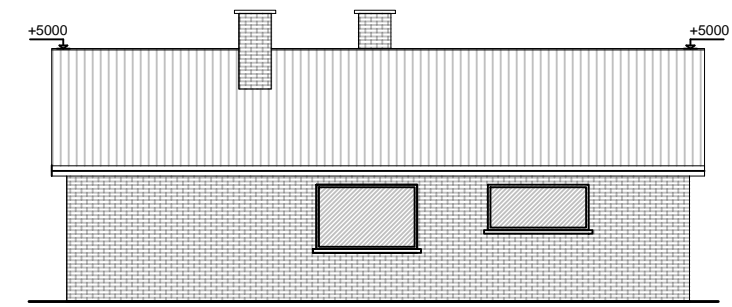

GROUND FLOOR PLAN

ROOF PLAN

FRONT ELEVATION

REAR ELEVATION

SIDE ELEVATION

SIDE ELEVATION

Revision	Description	Date

Project
 289 Longheath Gardens
 Croydon
 CR0 7TZ

Drawing Name
 EXISTING PLANS AND ELEVATIONS

Suburban Studios
 www.suburbanstudios.co.uk
 COOMBE FARM,
 CR0 5HL
 020-8654-2310
 info@suburbanstudios.co.uk

Job No	090903	Date	AUGUST 2025
Drawing Number	002	Rev	--
Scale	1:150@A3		
Drawn:	Checked:		