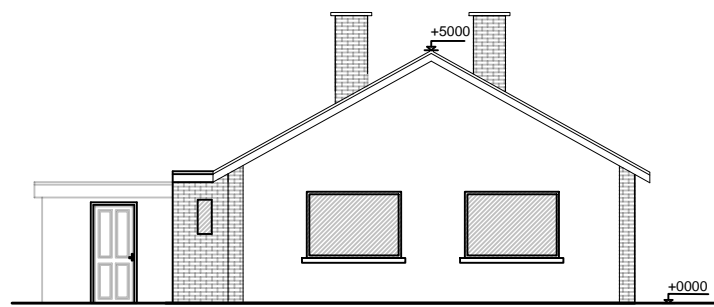

GROUND FLOOR PLAN

ROOF PLAN

FRONT ELEVATION

REAR ELEVATION

SIDE ELEVATION

SIDE ELEVATION

Revision	Description	Date

Project
 289 Longheath Gardens
 Croydon
 CR0 7TZ

Drawing Name
 EXISTING PLANS AND ELEVATIONS

Suburban Studios
 www.suburbanstudios.co.uk
 COOMBE FARM,
 CR0 5HL
 020-8654-2310
 info@suburbanstudios.co.uk

Job No	090903	Date	AUGUST 2025
Drawing Number	002	Rev	--
Scale	1:150@A3		
Drawn:	Checked:		