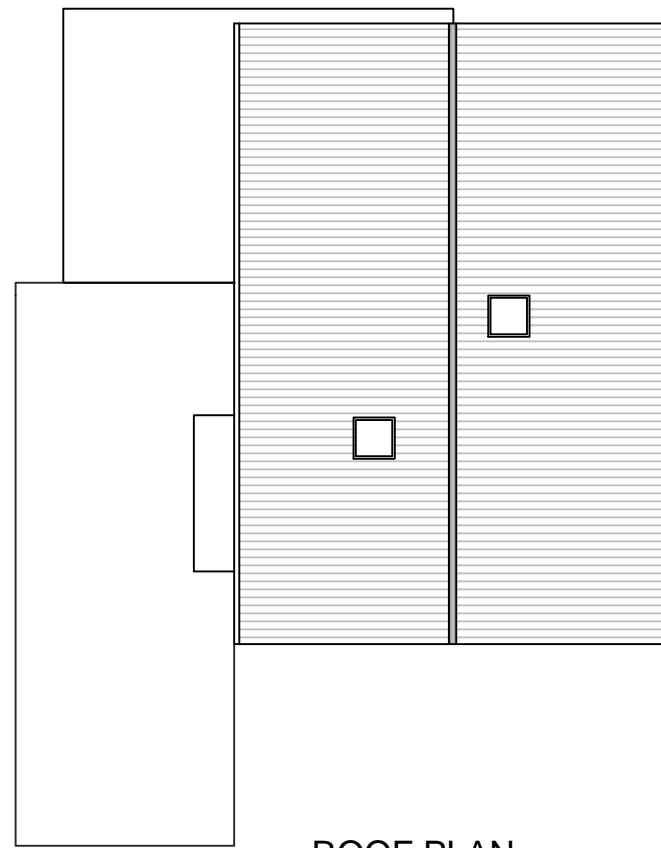

GROUND FLOOR PLAN

ROOF PLAN

FRONT ELEVATION

REAR ELEVATION

SIDE ELEVATION

SIDE ELEVATION

Revision	Description	Date

Project
 289 Longheath Gardens
 Croydon
 CR0 7TZ

Drawing Name
 EXISTING PLANS AND ELEVATIONS

Suburban Studios
 www.suburbanstudios.co.uk
 COOMBE FARM,
 CR0 5HL
 020-8654-2310
 info@suburbanstudios.co.uk

Job No	090903	Date	AUGUST 2025
Drawing Number	002	Rev	--
Scale	1:150@A3		
Drawn:	Checked:		