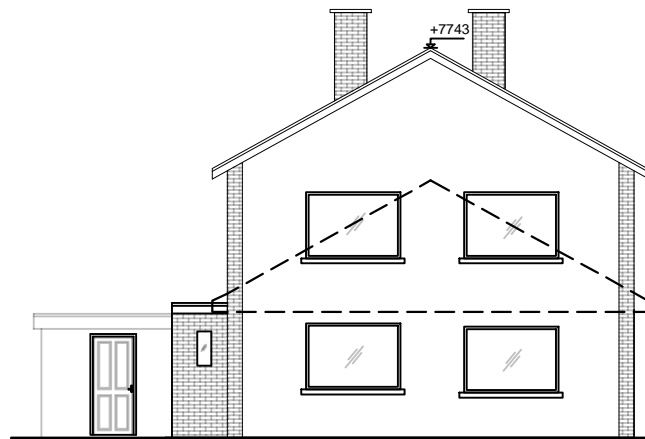

PROPOSED GROUND FLOOR PLAN

PROPOSED FIRST FLOOR PLAN

ROOF PLAN

FRONT ELEVATION

REAR ELEVATION

SIDE ELEVATION

SIDE ELEVATION

Revision	Description	Date

Project  
 289 Longheath Gardens  
 Croydon  
 CR0 7TZ

Drawing Name  
 PROPOSED PLANS AND ELEVATIONS

**Suburban Studios**  
 www.suburbanstudios.co.uk

COOMBE FARM, CR0 5HL 020-8654-2310 info@suburbanstudios.co.uk	Job No 090903	Date AUGUST 2025
	Drawing Number 003	Rev --
	Scale 1:150@A3	
	Drawn:	Checked: