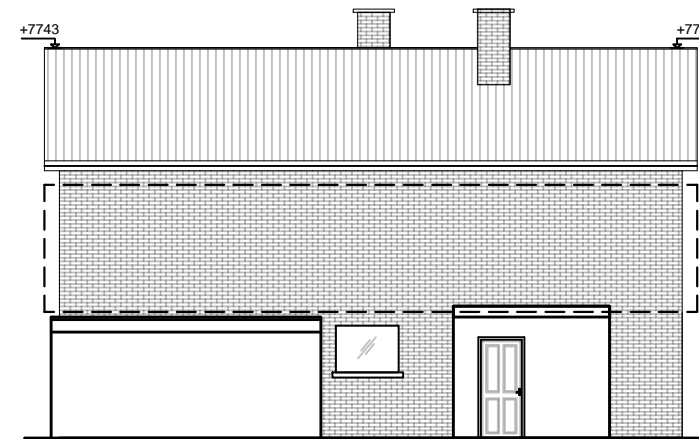

PROPOSED GROUND FLOOR PLAN

PROPOSED FIRST FLOOR PLAN

ROOF PLAN

FRONT ELEVATION

REAR ELEVATION

SIDE ELEVATION

SIDE ELEVATION

Revision	Description	Date

Project  
 289 Longheath Gardens  
 Croydon  
 CR0 7TZ

Drawing Name  
 PROPOSED PLANS AND ELEVATIONS

**Suburban Studios**  
 www.suburbanstudios.co.uk

COOMBE FARM, CR0 5HL 020-8654-2310 info@suburbanstudios.co.uk	Job No 090903	Date AUGUST 2025
	Drawing Number 003	Rev --
	Scale 1:150@A3	
	Drawn:	Checked: