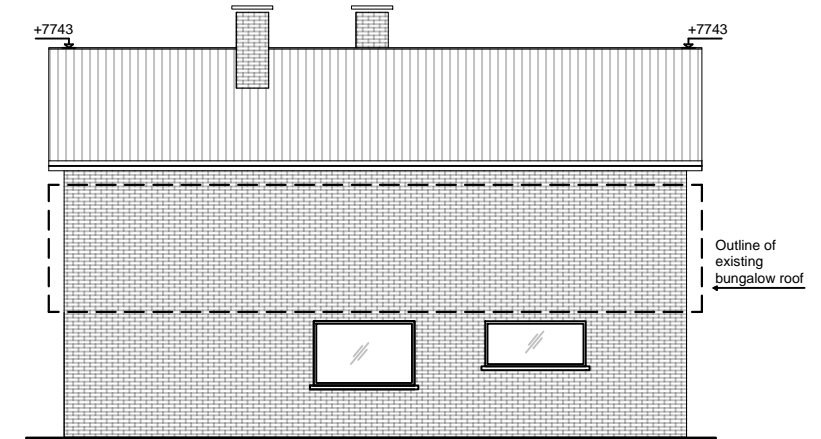

PROPOSED GROUND FLOOR PLAN

PROPOSED FIRST FLOOR PLAN

ROOF PLAN

FRONT ELEVATION

REAR ELEVATION

SIDE ELEVATION

SIDE ELEVATION

Revision	Description	Date

Project  
 289 Longheath Gardens  
 Croydon  
 CR0 7TZ

Drawing Name  
 PROPOSED PLANS AND ELEVATIONS

**Suburban Studios**  
 www.suburbanstudios.co.uk

COOMBE FARM, CR0 5HL 020-8654-2310 info@suburbanstudios.co.uk	Job No 090903	Date AUGUST 2025
	Drawing Number 003	Rev --
	Scale 1:150@A3	
	Drawn:	Checked: