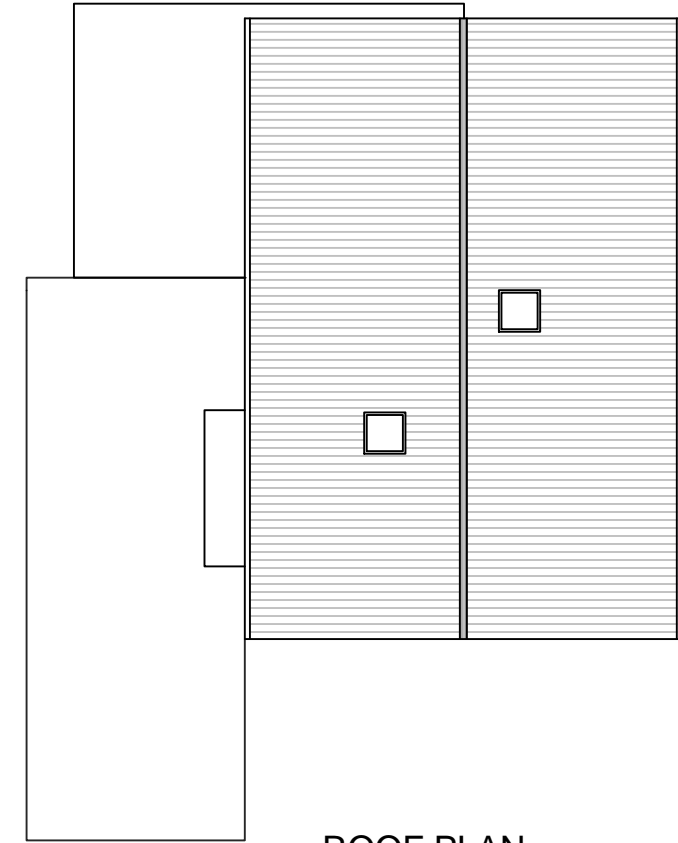

PROPOSED GROUND FLOOR PLAN

PROPOSED FIRST FLOOR PLAN

ROOF PLAN

FRONT ELEVATION

REAR ELEVATION

SIDE ELEVATION

SIDE ELEVATION

Revision	Description	Date

Project  
 289 Longheath Gardens  
 Croydon  
 CR0 7TZ

Drawing Name  
 PROPOSED PLANS AND ELEVATIONS

**Suburban Studios**  
 www.suburbanstudios.co.uk

COOMBE FARM, CR0 5HL 020-8654-2310 info@suburbanstudios.co.uk	Job No 090903	Date AUGUST 2025
	Drawing Number 003	Rev --
	Scale 1:150@A3	
	Drawn:	Checked: