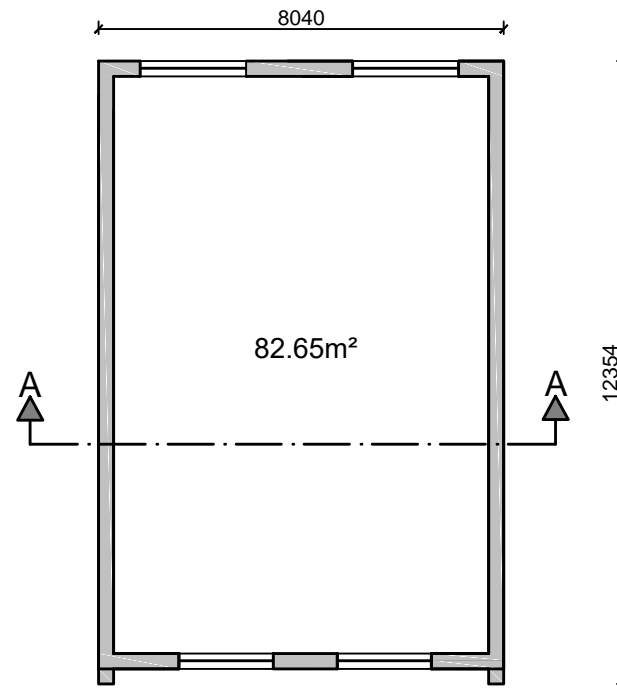

PROPOSED GROUND FLOOR PLAN

PROPOSED FIRST FLOOR PLAN

ROOF PLAN

FRONT ELEVATION

REAR ELEVATION

SIDE ELEVATION

SIDE ELEVATION

Revision	Description	Date

Project  
 289 Longheath Gardens  
 Croydon  
 CR0 7TZ

Drawing Name  
 PROPOSED PLANS AND ELEVATIONS

**Suburban Studios**  
 www.suburbanstudios.co.uk

COOMBE FARM, CR0 5HL 020-8654-2310 info@suburbanstudios.co.uk	Job No 090903	Date AUGUST 2025
	Drawing Number 003	Rev --
	Scale 1:150@A3	
	Drawn:	Checked: